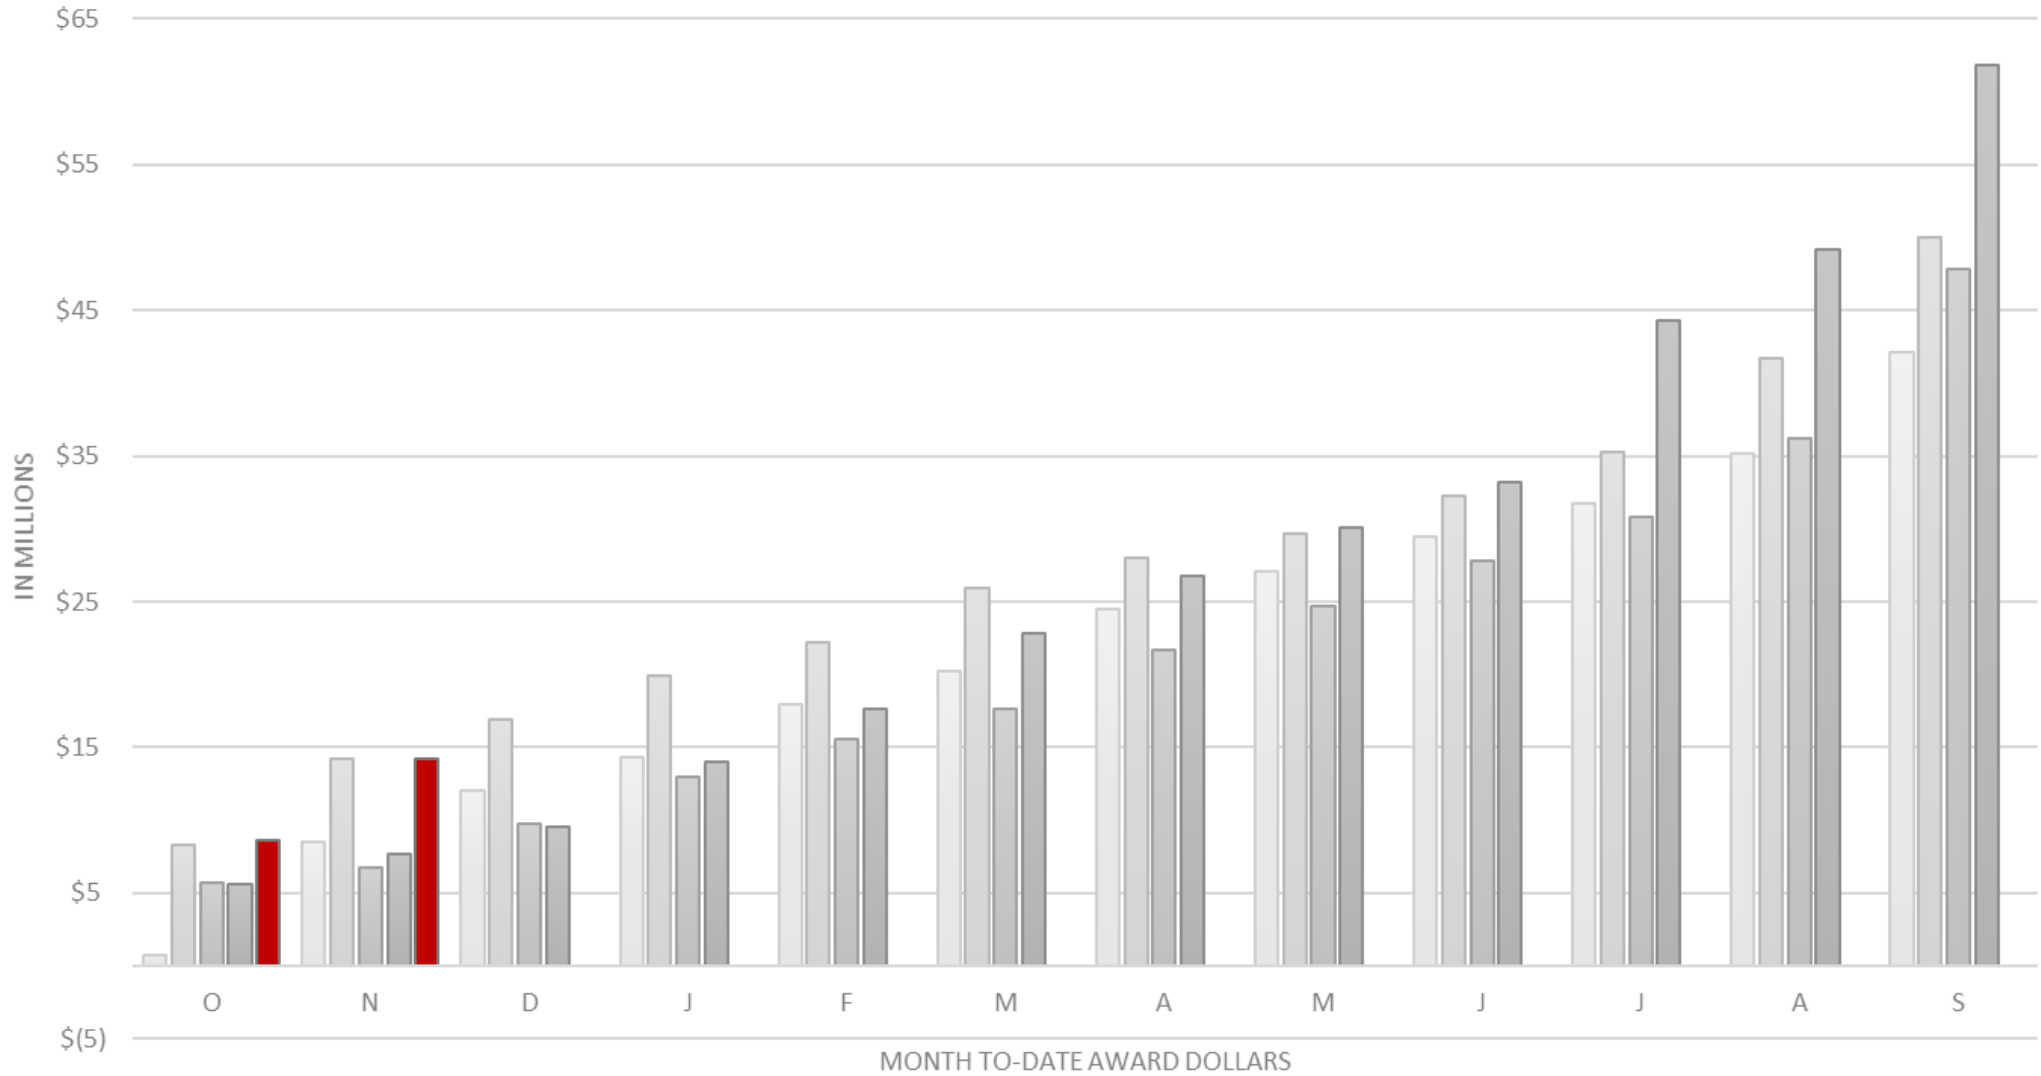

The University of Alabama Cumulative Award Dollars - by Month - Research

FY 2015
 FY 2016
 FY 2017
 FY 2018
 FY 2019