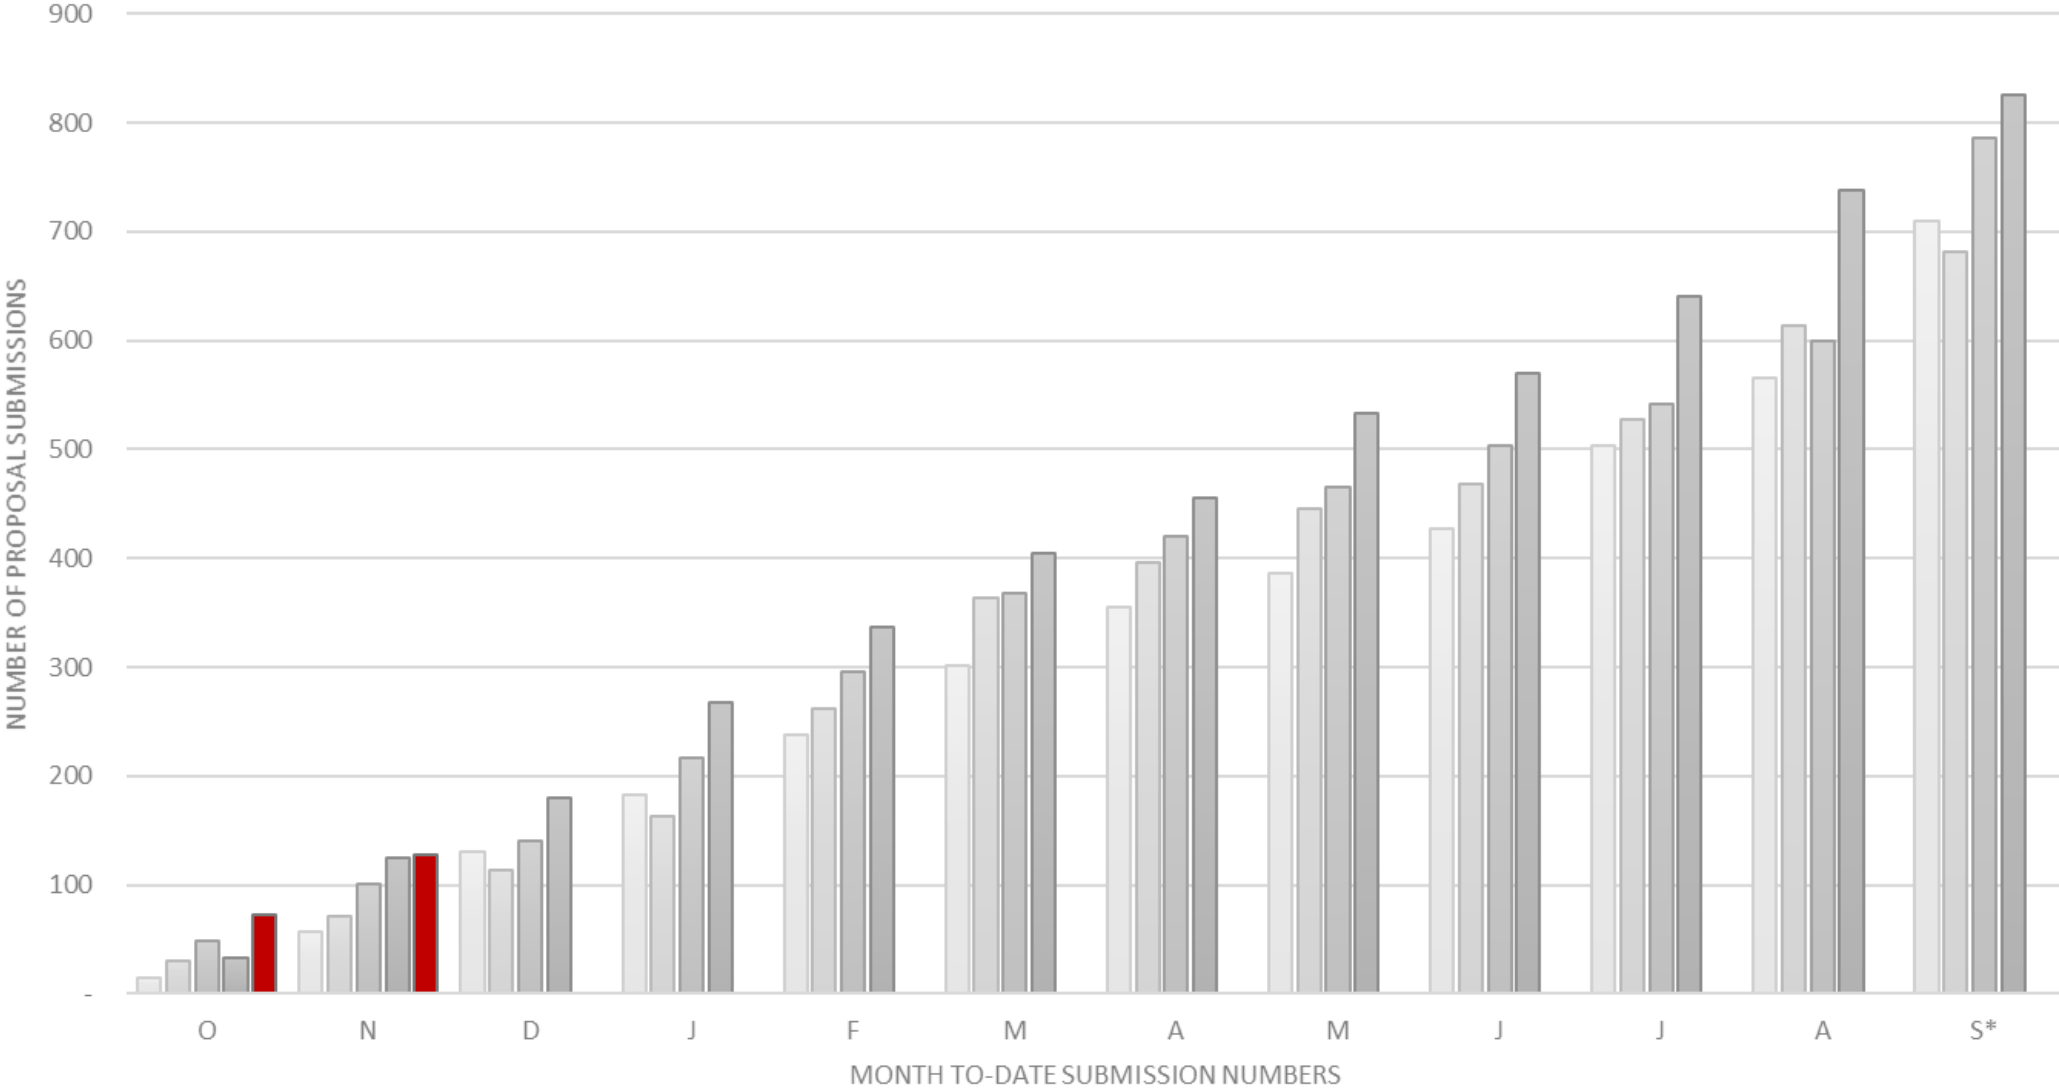

The University of Alabama Cumulative Submission Numbers - by Month - Research

FY 2015
 FY 2016
 FY 2017
 FY 2018
 FY 2019